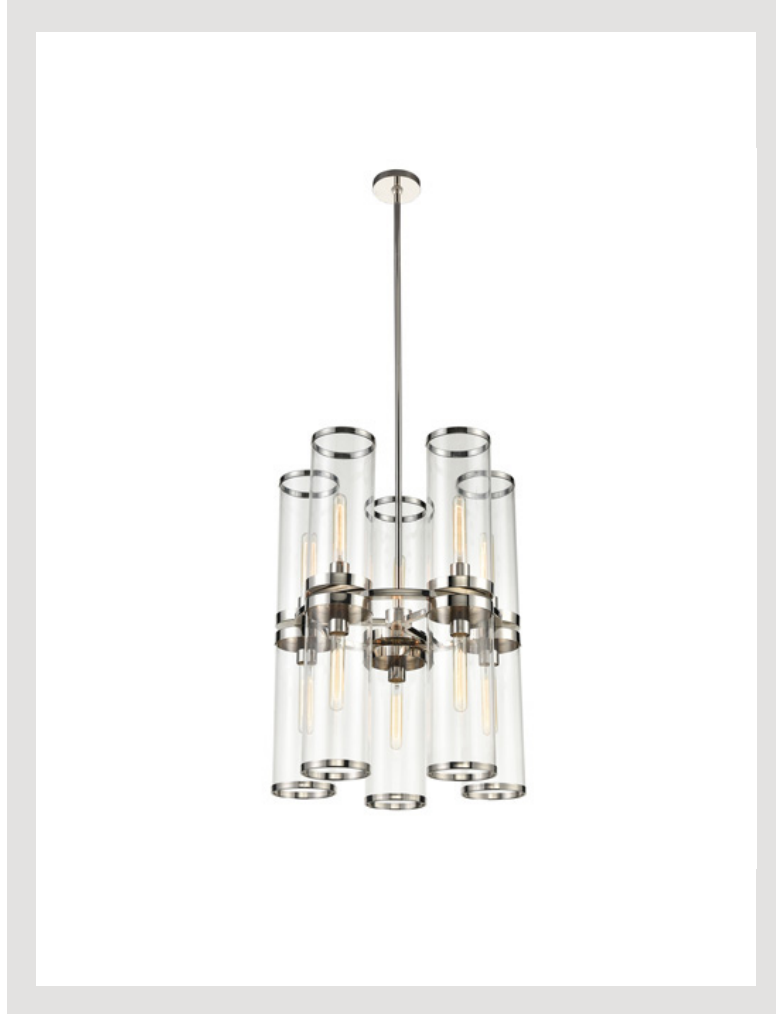

## Revolve II

CH311655PNCG

FIXTURE DIMENSIONS	20.9"D x 28.6"H
HEIGHT FROM CENTER	-
WEIGHT	-
GLASS	Clear Glass
MATERIAL	Steel
CANOPY SIZE	4.8"D x 0.8"H
LAMPING	10 x 60W, E26
VOLTAGE	120V
WIRE / CORD LENGTH	144"  3 x 12" + 1 x 6"
CORD TYPE	-
MINIMUM HANG HEIGHT	47"
INSTALL OPTIONS	-
ADA COMPLIANT	-
CERTIFICATION	UL
UPC	841387003211
PACKAGE SIZE	-
PACKAGE WEIGHT	-